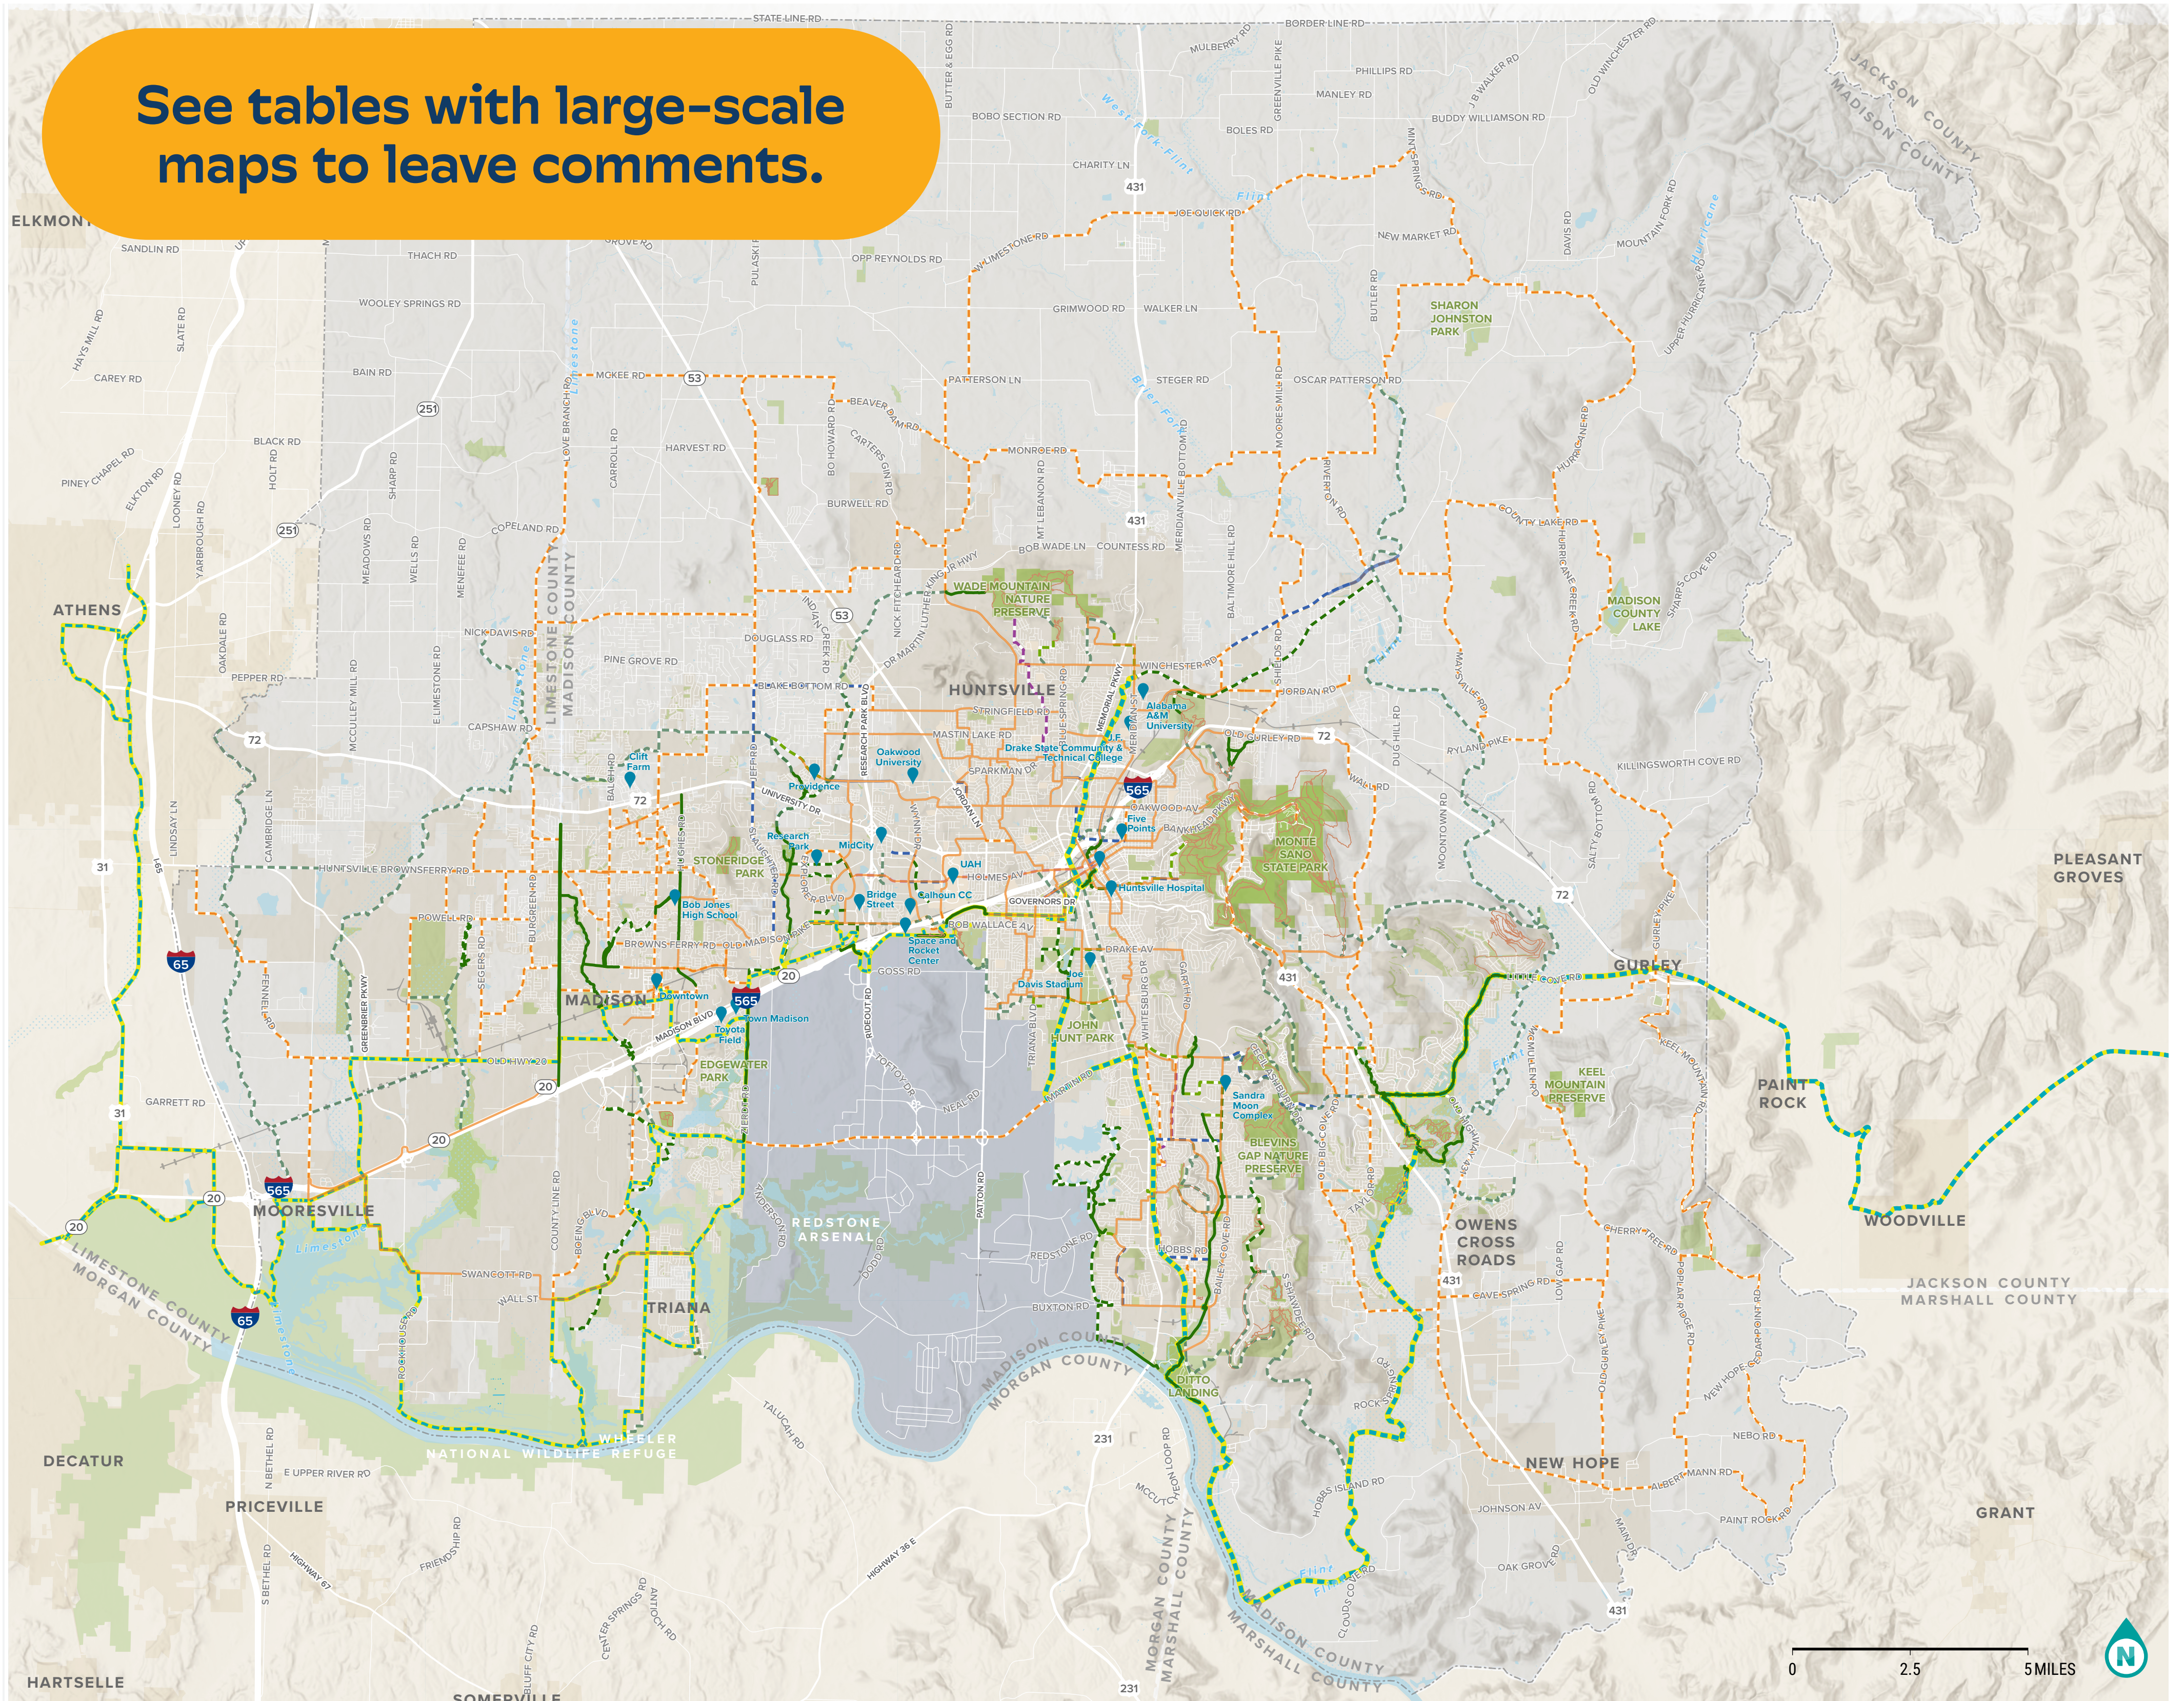

## Existing Bike Facilities

**Greenways**  
**54.6** miles

**Bike Routes**  
**182.1** miles

**Bike Lanes**  
**27.1** miles

**Greenlinks (side paths)**  
**14.4** miles

## Previously Proposed Bike Facilities

**Proposed Greenways**  
**62.4** miles

**Bike Routes**  
**347** miles

**Bike Lanes**  
**30.72** miles

**Greenlinks (side paths)**  
**12.34** miles

**Visionary Greenways**  
**182.4** miles

## Legend

◆ Destinations

**Proposed Bicycle Facilities**

- Singing River Trail
- Proposed Greenlink
- Proposed Greenway
- Visionary Greenway
- Proposed Bike Lanes
- Proposed Bike Routes
- Proposed Complete Streets Corridor
- Proposed Bike Boulevard

**Existing Bicycle Facilities**

- Bike Route
- Bike Lanes
- Shared use path
- Natural Surface Trail
- Base Layers**
- Railroads
- River, Creek, Pond
- Swamp
- Parks and Open Space
- MPO Boundary

To learn more about the project, visit:  
[huntsvillempo.org/bike-rocket-city](http://huntsvillempo.org/bike-rocket-city)