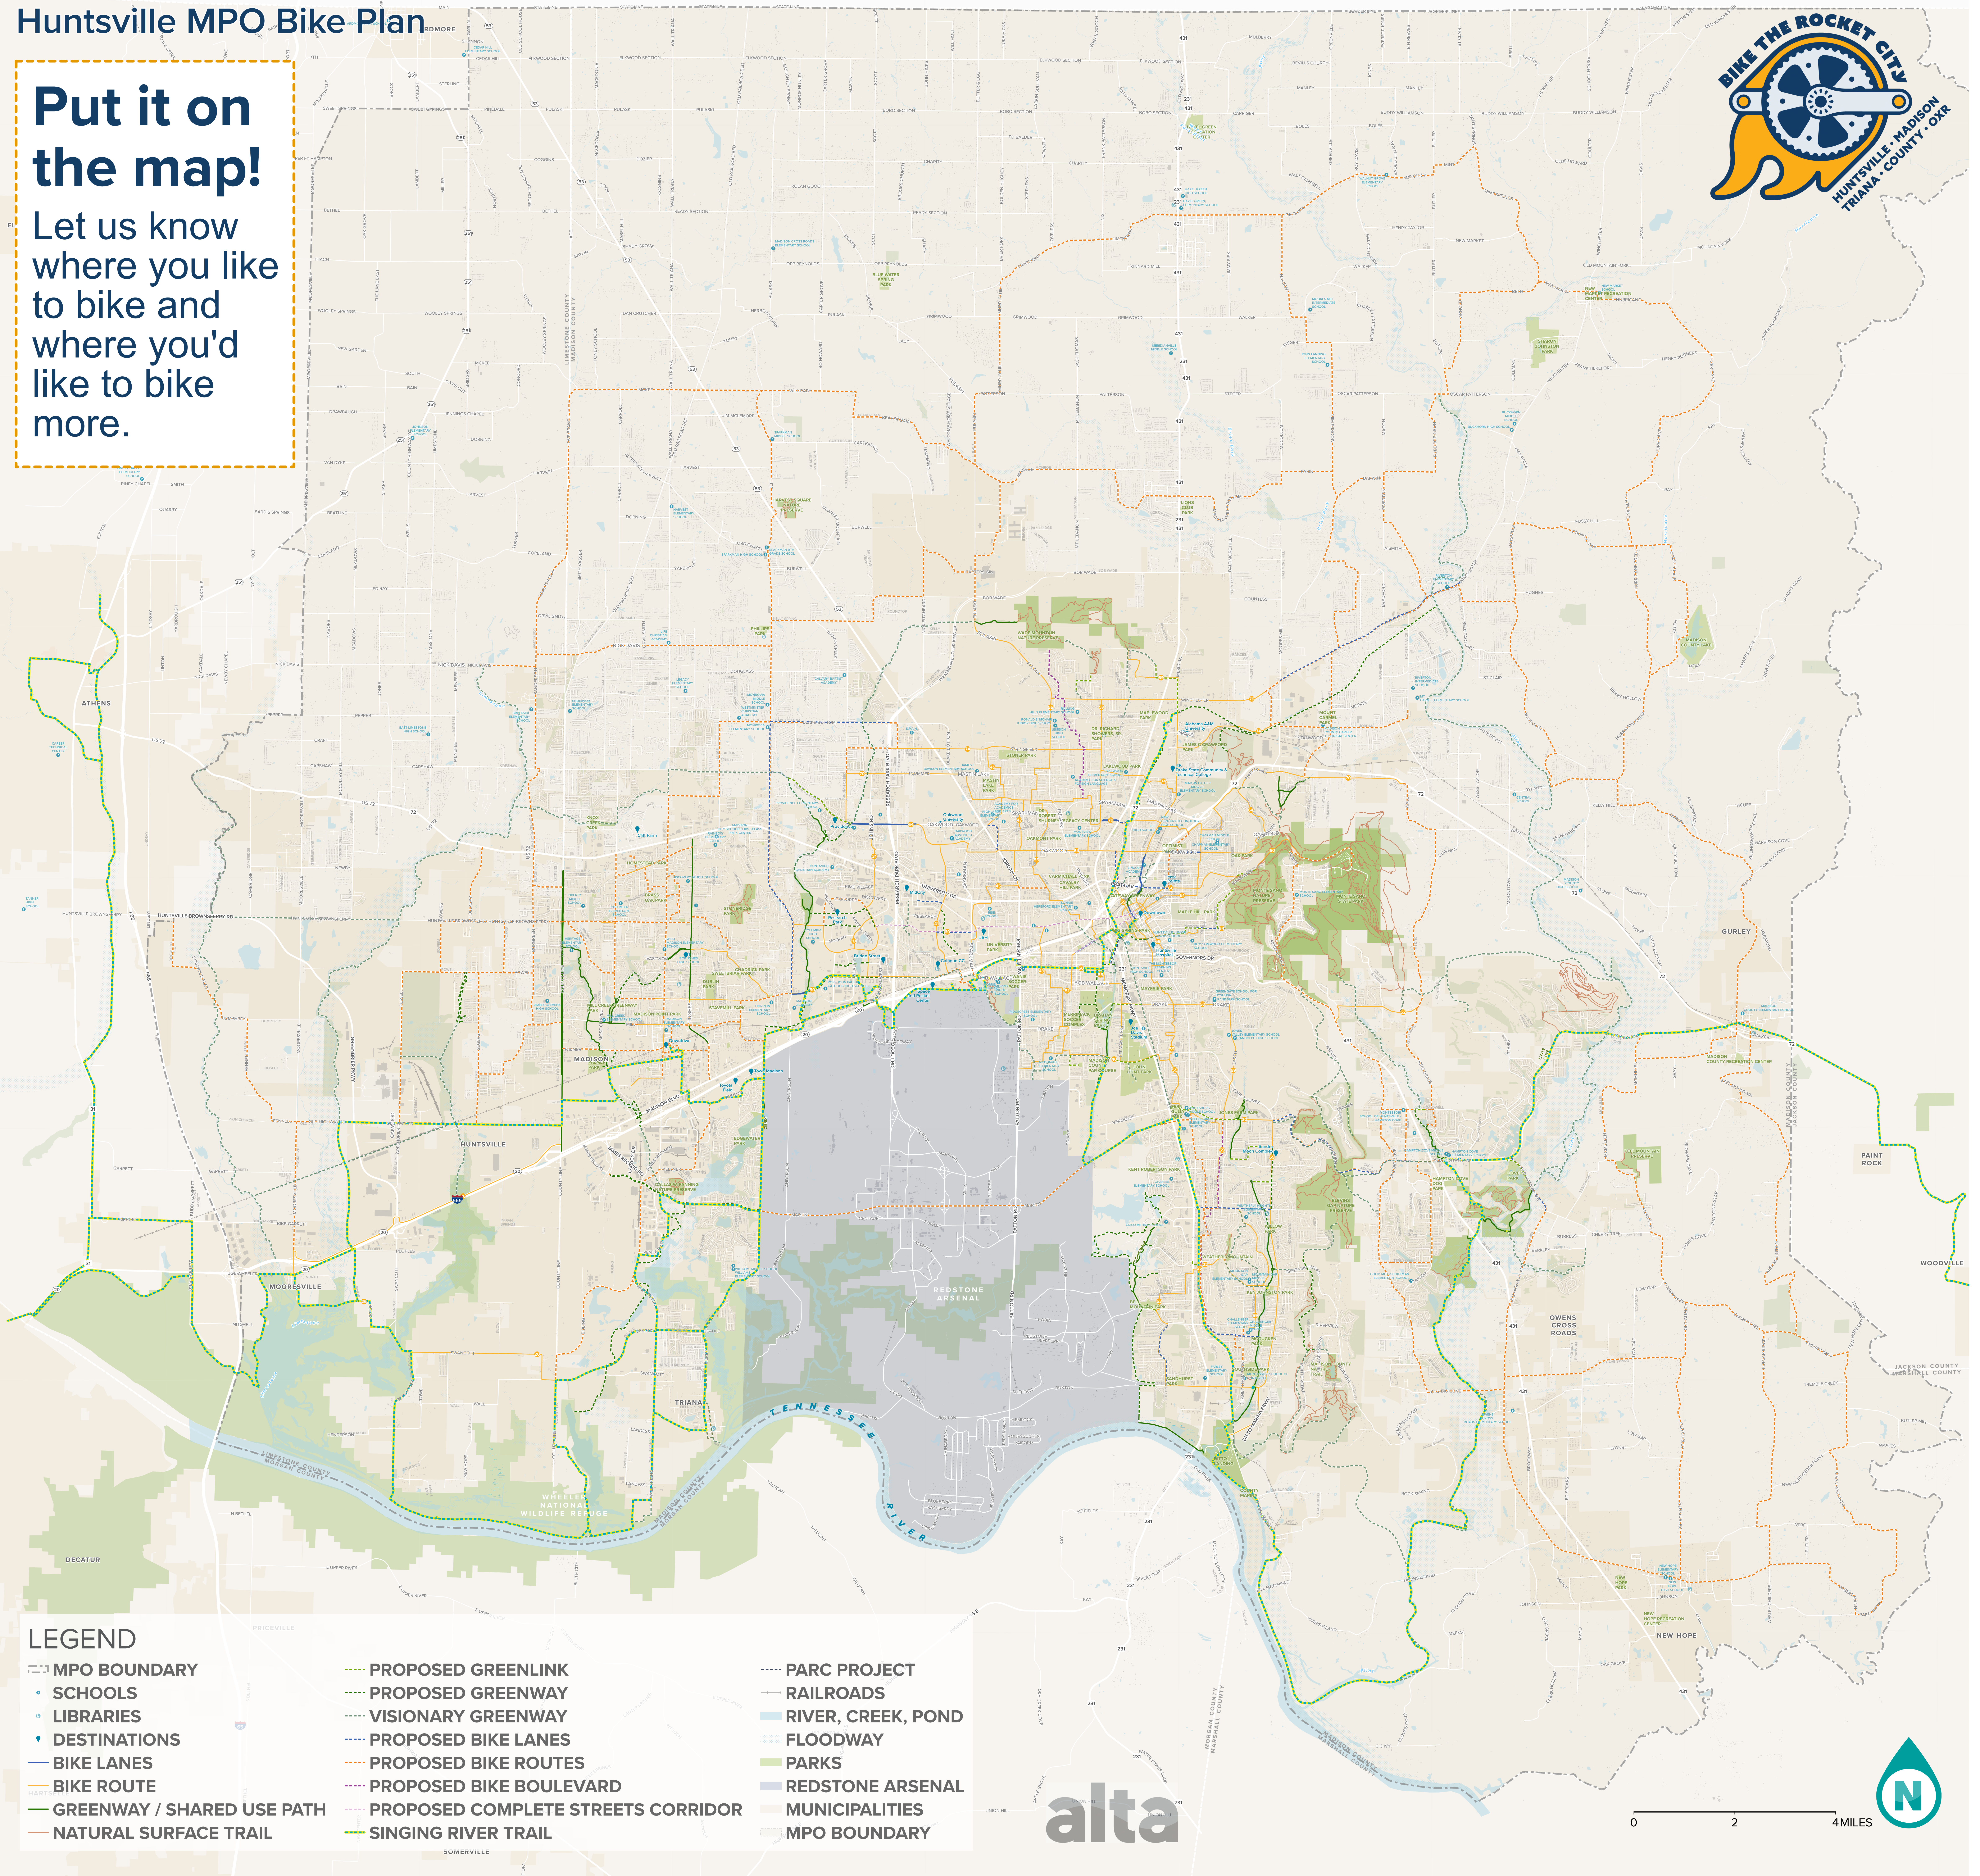

EXISTING AND PREVIOUSLY PROPOSED BICYCLE NETWORK: ENTIRE MPO

Huntsville MPO Bike Plan

Put it on the map!

Let us know where you like to bike and where you'd like to bike more.

LEGEND

- | | | |
|---|--|--|
| <ul style="list-style-type: none"> --- MPO BOUNDARY • SCHOOLS • LIBRARIES • DESTINATIONS — BIKE LANES — BIKE ROUTE — GREENWAY / SHARED USE PATH — NATURAL SURFACE TRAIL | <ul style="list-style-type: none"> --- PROPOSED GREENLINK --- PROPOSED GREENWAY --- VISIONARY GREENWAY --- PROPOSED BIKE LANES --- PROPOSED BIKE ROUTES --- PROPOSED BIKE BOULEVARD --- PROPOSED COMPLETE STREETS CORRIDOR --- SINGING RIVER TRAIL | <ul style="list-style-type: none"> --- PARC PROJECT --- RAILROADS --- RIVER, CREEK, POND --- FLOODWAY --- PARKS --- REDSTONE ARSENAL --- MUNICIPALITIES --- MPO BOUNDARY |
|---|--|--|

alta

0 2 4 MILES